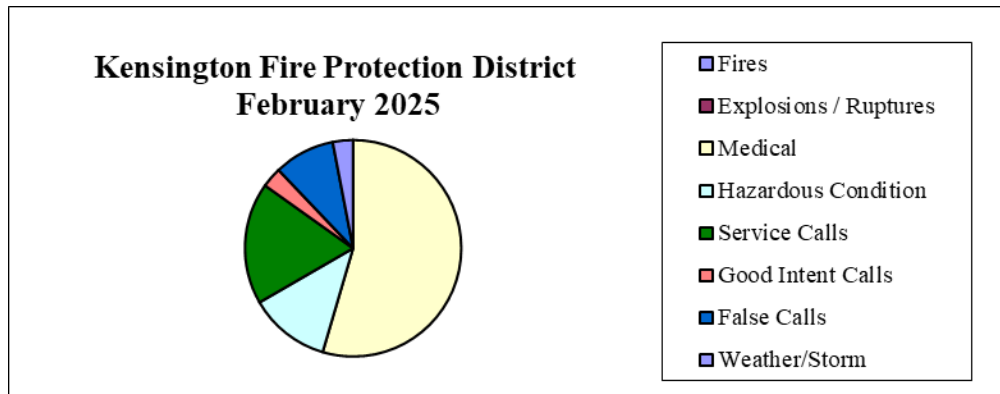

Thirty-three incidents occurred in the Kensington community in February, a decrease of nine incidents from the previous month. Please see the attached “Incident Log” for the dates and times, locations, and types of incidents the Fire Department responded to this past month. During this same time, Engine 55 responded to fifty-five calls for service, this is a decrease of eleven incidents from the previous month. Overall, the El Cerrito-Kensington Fire Department has responded to 733 calls for service for the year.

The chart below shows the seven incident response types tracked by the State and National fire incident reporting systems. It also includes the number of responses for each type, the percentage of the total calls for each type, and all the responses in the Kensington community.

<u>Call Type</u>		<u>Incident Count</u>	<u>Percentage</u>
Fires	<i>(Structure, Trash, Vehicles, Vegetation Fires)</i>	0	0.00%
Explosions / Ruptures	<i>(Over Pressure/Ruptures, Explosions, Bombs)</i>	0	0.00%
Medical	<i>(EMS, Vehicle Accidents, Extrication Rescue)</i>	18	54.55%
Hazardous Condition	<i>(Chemical Spills, Leaks, Down Power Lines)</i>	4	12.12%
Service Calls	<i>(Distress, Water/Smoke/Odor Problems, Public Assists)</i>	6	18.18%
Good Intent Calls	<i>(Cancelled En Route, Wrong Location)</i>	1	3.03%
False Calls	<i>(Wrong Company/Unit Dispatched)</i>	3	9.09%
Totals		33	100.00%