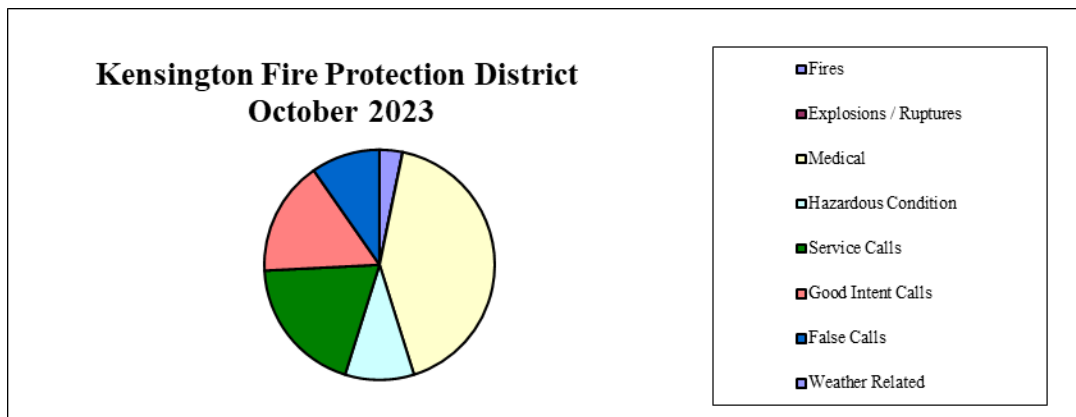

Thirty-one incidents occurred during the month of October in the community of Kensington. This is a decrease of six incidents from the previous month. Please see the attached "Incident Log" for the dates and times, locations, and types of incidents the Fire Department responded to this past month. During this same time, Engine 155 responded to sixty-two calls for service, a decrease of three incidents from the previous month. Overall, the El Cerrito-Kensington Fire Department has responded to 3,240 calls for service so far this year.

The chart below shows the seven incident response types tracked by the State and National fire incident reporting systems. The following is the number of responses for each type, the percentage of the total calls for each type, and all the responses in the community of Kensington.

			Percentages
1: Fires	<i>(Structure, Trash, Vehicles, Vegetation Fires)</i>	1	3.23%
2: Explosions / Ruptures	<i>(Over Pressure/Ruptures, Explosions, Bombs)</i>	0	0.00%
3: Medical	<i>(EMS, Vehicle Accidents, Extrinsication Rescue)</i>	13	41.94%
4: Hazardous Condition	<i>(Chemical Spills, Leaks, Down Power Lines)</i>	3	9.68%
5: Service Calls	<i>(Distress, Water/Smoke/Odor Problems, Public Assists)</i>	6	19.35%
6: Good Intent Calls	<i>(Cancelled En Route, Wrong Location)</i>	5	16.13%
7: False Calls	<i>(Wrong Company/Unit Dispatched)</i>	3	9.68%
8 Weather Related	<i>(flooding, wind, lightning)</i>	0	0.00%
Totals		31	100.00%