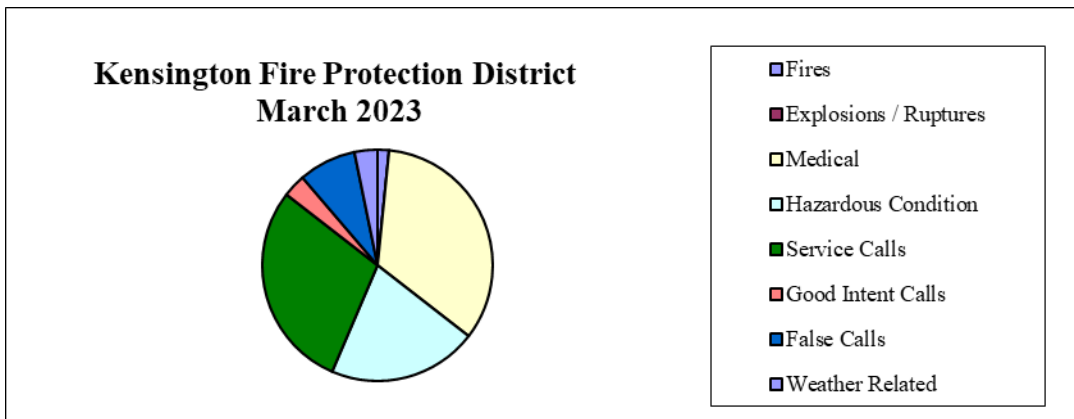

The chart below shows the seven incident response types tracked by the State and National fire incident reporting systems. The following is the number of responses for each type, the percentage of the total calls for each type, and all the responses in the community of Kensington.

			Percentages
1: Fires	<i>(Structure, Trash, Vehicles, Vegetation Fires)</i>	1	1.61%
2: Explosions / Ruptures	<i>(Over Pressure/Ruptures, Explosions, Bombs)</i>	0	0.00%
3: Medical	<i>(EMS, Vehicle Accidents, Extrication Rescue)</i>	21	33.87%
4: Hazardous Condition	<i>(Chemical Spills, Leaks, Down Power Lines)</i>	13	20.97%
5: Service Calls	<i>(Distress, Water/Smoke/Odor Problems, Public Assists)</i>	18	29.03%
6: Good Intent Calls	<i>(Cancelled En Route, Wrong Location)</i>	2	3.23%
7: False Calls	<i>(Wrong Company/Unit Dispatched)</i>	5	8.06%
8: Weather Related	<i>(flooding, wind, lightning)</i>	2	3.23%
Totals		62	100.00%