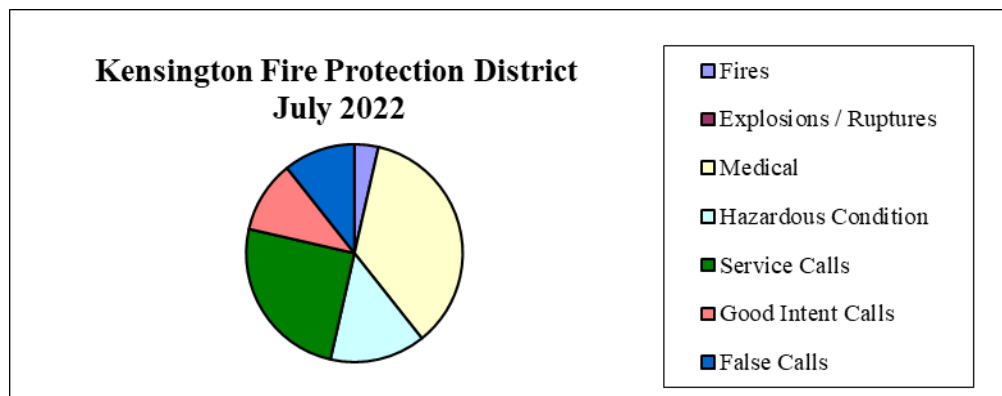

There were 28 incidents that occurred during the month of July in the community of Kensington. This is a decrease of six incidents over the previous month. Please see the attached “Incident Log” for the dates and times, locations, and incident types the Fire Department responded to this past month. During this same time, Engine 165 responded to a total of 70 calls for service which is a decrease of one (1) incident from the previous month. Overall, the El Cerrito-Kensington Fire Department has responded to 2,297 calls for service so far this year.

The chart below is a breakdown of the seven incident response types tracked by the State and National fire incident reporting systems. The following is the number of responses for each type and the percentage of the total calls for each type and all the responses in the community of Kensington.

<u>Call Type</u>		<u>Incident Count</u>	<u>Percentages</u>
1: Fires	<i>(Structure, Trash, Vehicles, Vegetation Fires)</i>	1	3.57%
2: Explosions / Ruptures	<i>(Over Pressure/Ruptures, Explosions, Bombs)</i>	0	0.00%
3: Medical	<i>(EMS, Vehicle Accidents, Extrication Rescue)</i>	10	35.71%
4: Hazardous Condition	<i>(Chemical Spills, Leaks, Down Power Lines)</i>	4	14.29%
5: Service Calls	<i>(Distress, Water/Smoke/Odor Problems, Public Assists)</i>	7	25.00%
6: Good Intent Calls	<i>(Cancelled En Route, Wrong Location)</i>	3	10.71%
7: False Calls	<i>(Wrong Company/Unit Dispatched)</i>	3	10.71%
Totals		28	100.00%