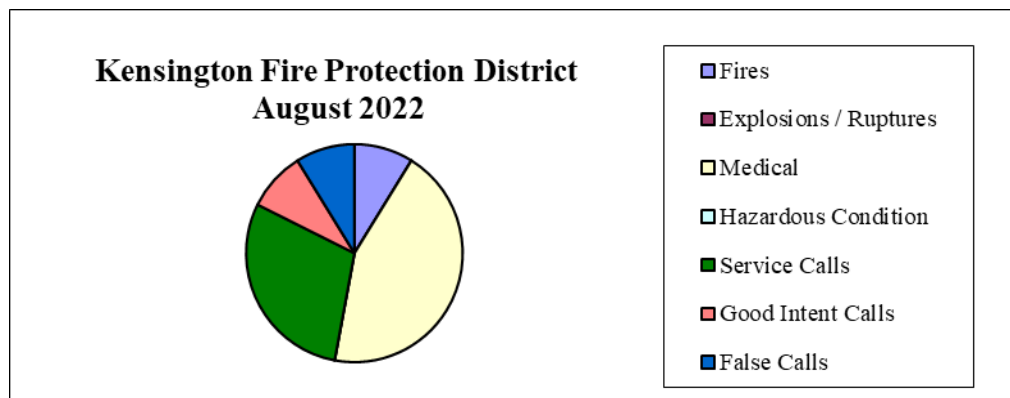

There were 34 incidents that occurred during the month of August in the community of Kensington. This is an increase of six incidents over the previous month. Please see the attached “Incident Log” for the dates and times, locations, and incident types the Fire Department responded to this past month. During this same time, Engine 165 responded to a total of 56 calls for service, which is a decrease of 14 incidents from the previous month. Overall, the El Cerrito-Kensington Fire Department has responded to 2,713 calls for service so far this year.

The chart below is a breakdown of the seven incident response types tracked by the State and National fire incident reporting systems. The following is the number of responses for each type and the percentage of the total calls for each type, and all the responses in the community of Kensington.

<u>Call Type</u>		<u>Incident Count</u>	<u>Percentages</u>
1: Fires	<i>(Structure, Trash, Vehicles, Vegetation Fires)</i>	3	8.82%
2: Explosions / Ruptures	<i>(Over Pressure/Ruptures, Explosions, Bombs)</i>	0	0.00%
3: Medical	<i>(EMS, Vehicle Accidents, Extrication Rescue)</i>	15	44.12%
4: Hazardous Condition	<i>(Chemical Spills, Leaks, Down Power Lines)</i>	0	0.00%
5: Service Calls	<i>(Distress, Water/Smoke/Odor Problems, Public Assists)</i>	10	29.41%
6: Good Intent Calls	<i>(Cancelled En Route, Wrong Location)</i>	3	8.82%
7: False Calls	<i>(Wrong Company/Unit Dispatched)</i>	3	8.82%
Totals		34	100.00%