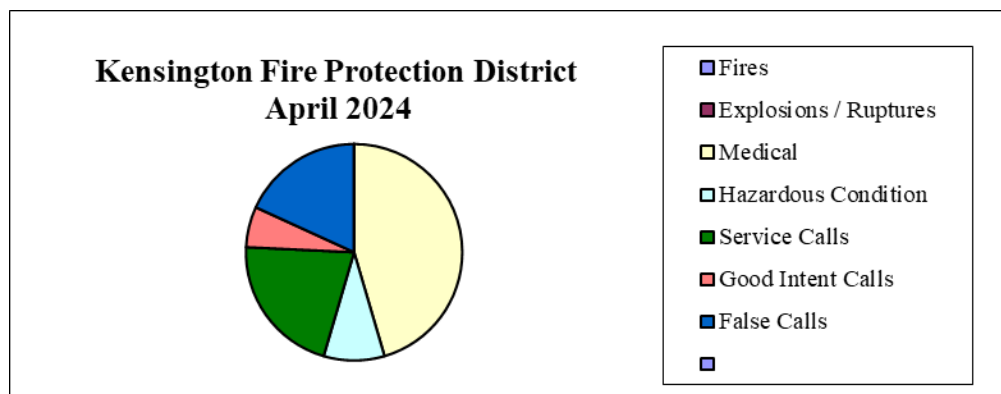

Thirty-three incidents occurred in the Kensington community in April, an increase of one incident from the previous month. Please see the attached “Incident Log” for the dates and times, locations, and types of incidents the Fire Department responded to this past month. During this same time, Station 55 (OES413) responded to forty-seven calls for service, an increase of eight incidents from the previous month. Overall, the El Cerrito-Kensington Fire Department has responded to 1,224 calls for service for the year.

The chart below shows the seven incident response types tracked by the State and National fire incident reporting systems. It also includes the number of responses for each type, the percentage of the total calls for each type, and all the responses in the Kensington community.

<u>Call Type</u>		<u>Incident Count</u>	<u>Percentages</u>
1: Fires	<i>(Structure, Trash, Vehicles, Vegetation Fires)</i>	0	0.00%
2: Explosions / Ruptures	<i>(Over Pressure/Ruptures, Explosions, Bombs)</i>	0	0.00%
3: Medical	<i>(EMS, Vehicle Accidents, Extrication Rescue)</i>	15	45.45%
4: Hazardous Condition	<i>(Chemical Spills, Leaks, Down Power Lines)</i>	3	9.09%
5: Service Calls	<i>(Distress, Water/Smoke/Odor Problems, Public Assists)</i>	7	21.21%
6: Good Intent Calls	<i>(Distress, Water/Smoke/Odor Problems, Public Assists)</i>	2	6.06%
7: False Calls	<i>(Wrong Company/Unit Dispatched)</i>	6	18.18%
8: Weather	<i>(flooding, wind, lightning)</i>	0	0.00%
Totals		33	100.00%