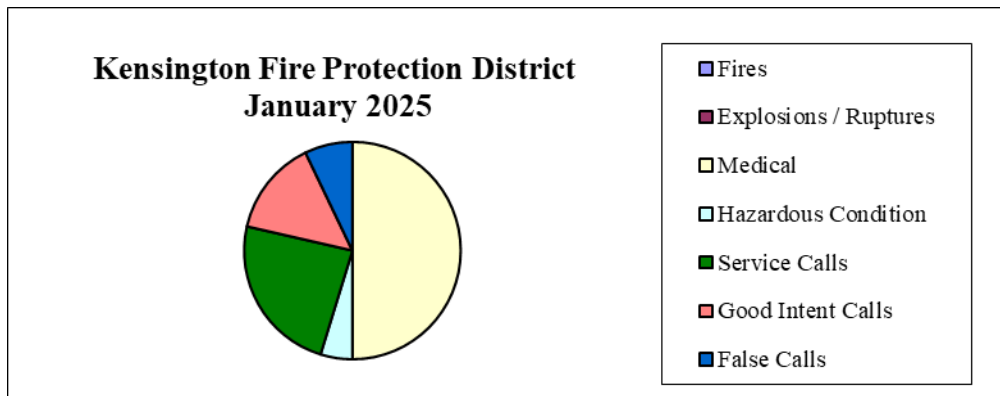

Forty-two incidents occurred in the Kensington community in January, an increase of five incidents from the previous month. Please see the attached “Incident Log” for the dates and times, locations, and types of incidents the Fire Department responded to this past month. During this same time, Engine 55 responded to seventy-six calls for service, this is an increase of nine incidents from the previous month. Overall, the El Cerrito-Kensington Fire Department has responded to 329 calls for service for the year.

The chart below shows the seven incident response types tracked by the State and National fire incident reporting systems. It also includes the number of responses for each type, the percentage of the total calls for each type, and all the responses in the Kensington community.

		<u>Incident</u> <u>Count</u>	<u>Percentages</u>
1: Fires	<i>(Structure, Trash, Vehicles, Vegetation Fires)</i>	0	0.00%
2: Explosions / Ruptures	<i>(Over Pressure/Ruptures, Explosions, Bombs)</i>	0	0.00%
3: Medical	<i>(EMS, Vehicle Accidents, Extrication Rescue)</i>	21	50.00%
4: Hazardous Condition	<i>(Chemical Spills, Leaks, Down Power Lines)</i>	2	4.76%
5: Service Calls	<i>(Distress, Water/Smoke/Odor Problems, Public Assists)</i>	10	23.81%
6: Good Intent Calls	<i>(Cancelled En Route, Wrong Location)</i>	6	14.29%
7: False Calls	<i>(Wrong Company/Unit Dispatched)</i>	3	7.14%
Totals		42	100.00%