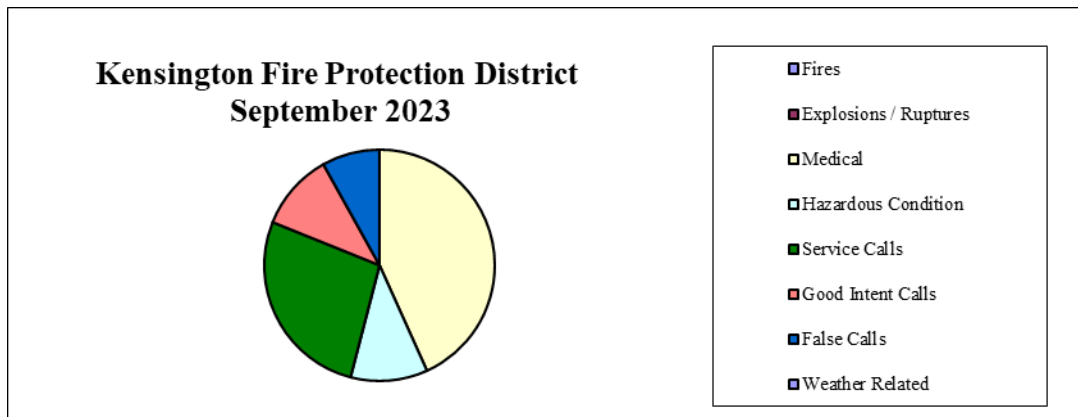

Thirty-seven incidents occurred during the month of September in the community of Kensington. This is an increase of five incidents from the previous month. Please see the attached "Incident Log" for the dates and times, locations, and types of incidents the Fire Department responded to this past month. During this same time, Engine 155 responded to sixty-five calls for service, a decrease of twelve incidents from the previous month. Overall, the El Cerrito-Kensington Fire Department has responded to 2,902 calls for service so far this year.

The chart below shows the seven incident response types tracked by the State and National fire incident reporting systems. The following is the number of responses for each type, the percentage of the total calls for each type, and all the responses in the community of Kensington.

			Percentages
1: Fires	<i>(Structure, Trash, Vehicles, Vegetation Fires)</i>	0	0.00%
2: Explosions / Ruptures	<i>(Over Pressure/Ruptures, Explosions, Bombs)</i>	0	0.00%
3: Medical	<i>(EMS, Vehicle Accidents, Extrication Rescue)</i>	16	43.24%
4: Hazardous Condition	<i>(Chemical Spills, Leaks, Down Power Lines)</i>	4	10.81%
5: Service Calls	<i>(Distress, Water/Smoke/Odor Problems, Public Assists)</i>	10	27.03%
6: Good Intent Calls	<i>(Cancelled En Route, Wrong Location)</i>	4	10.81%
7: False Calls	<i>(Wrong Company/Unit Dispatched)</i>	3	8.11%
8 Weather Related	<i>(Flooding, wind, lightning)</i>	0	0.00%
Totals		37	100.00%