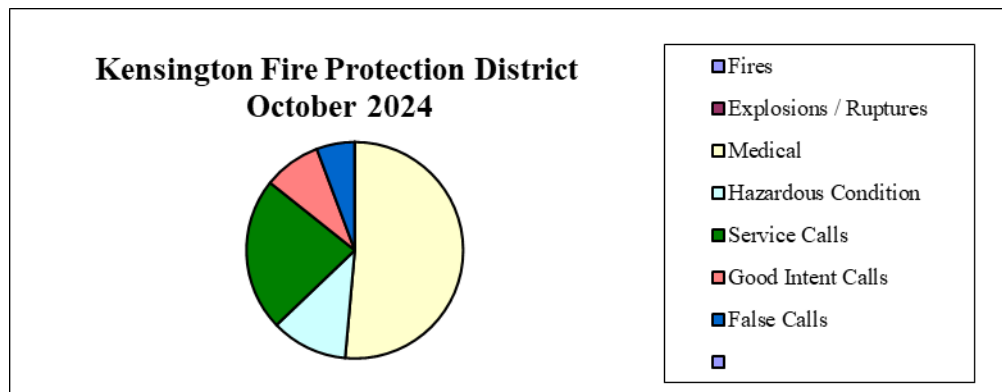

Thirty-five incidents occurred in the Kensington community in October, an increase of four incidents from the previous month. Please see the attached “Incident Log” for the dates and times, locations, and types of incidents the Fire Department responded to this past month. During this same time, Engine 55 responded to Sixty-nine calls for service, an increase of from the previous month. Overall, the El Cerrito-Kensington Fire Department has responded to 2,998 calls for service for the year.

The chart below shows the seven incident response types tracked by the State and National fire incident reporting systems. It also includes the number of responses for each type, the percentage of the total calls for each type, and all the responses in the Kensington community.

<u>Call Type</u>		<u>Incident Count</u>	<u>Percentages</u>
Fires	<i>(Structure, Trash, Vehicles, Vegetation Fires)</i>	0	0.00%
Explosions / Ruptures	<i>(Over Pressure/Ruptures, Explosions, Bombs)</i>	0	0.00%
Medical	<i>(EMS, Vehicle Accidents, Extrication Rescue)</i>	18	51.43%
Hazardous Condition	<i>(Chemical Spills, Leaks, Down Power Lines)</i>	4	11.43%
Service Calls	<i>(Distress, Water/Smoke/Odor Problems, Public Assists)</i>	8	22.86%
Good Intent Calls	<i>(Distress, Water/Smoke/Odor Problems, Public Assists)</i>	3	8.57%
False Calls	<i>(Wrong Company/Unit Dispatched)</i>	2	5.71%
Weather	<i>(flooding, wind, lightning)</i>	0	0.00%
Totals		35	100.00%