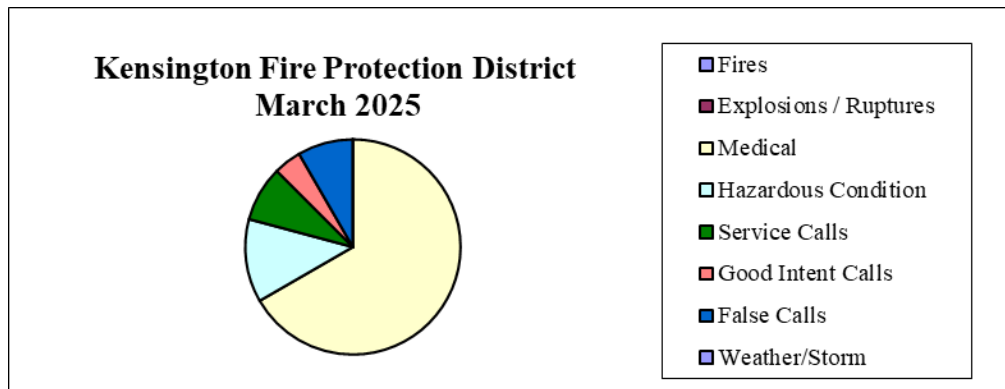

Twenty-four incidents occurred in the Kensington community in March, a decrease of nine incidents from the previous month. Please see the attached “Incident Log” for the dates and times, locations, and types of incidents the Fire Department responded to this past month. During this same time, Engine 55 responded to forty-eight calls for service, this is a decrease of eleven incidents from the previous month. Overall, the El Cerrito-Kensington Fire Department has responded to 880 calls for service for the year.

The chart below shows the seven incident response types tracked by the State and National fire incident reporting systems. It also includes the number of responses for each type, the percentage of the total calls for each type, and all the responses in the Kensington community.

<u>Call Type</u>		<u>Incident Count</u>	<u>Percentages</u>
1: Fires	<i>(Structure, Trash, Vehicles, Vegetation Fires)</i>	0	0.00%
2: Explosions / Ruptures	<i>(Over Pressure/Ruptures, Explosions, Bombs)</i>	0	0.00%
3: Medical	<i>(EMS, Vehicle Accidents, Extrication Rescue)</i>	16	66.67%
4: Hazardous Condition	<i>(Chemical Spills, Leaks, Down Power Lines)</i>	3	12.50%
5: Service Calls	<i>(Distress, Water/Smoke/Odor Problems, Public Assists)</i>	2	8.33%
6: Good Intent Calls	<i>(Cancelled En Route, Wrong Location)</i>	1	4.17%
7: False Calls	<i>(Wrong Company/Unit Dispatched)</i>	2	8.33%
8: Weather/Storm	<i>(Storm and weather related)</i>	0	0.00%
Totals		24	100.00%