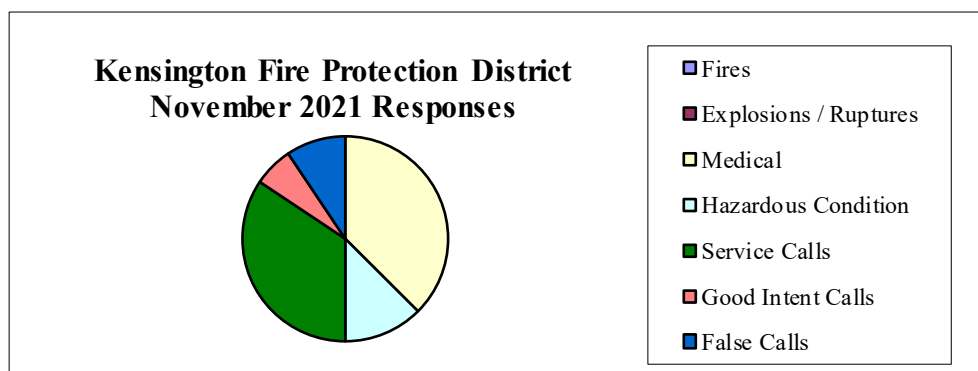

The significant decrease in the number of calls is due primarily to the lack of any severe weather incidents that were present in the month of October. Fortunately, there were no major fires or incidents with property loss during the month of November.

The chart below is broken down into the seven incident response types tracked by the State and National fire incident reporting systems. The following is the number of responses for each type and the percentage of the total calls for each type for all the responses in the community of Kensington.

<u>Call Type</u>		<u>Incident Count</u>	<u>Percentages</u>
1: Fires	<i>(Structure, Trash, Vehicles, Vegetation Fires)</i>	0	0.00%
2: Explosions / Ruptures	<i>(Over Pressure/Ruptures, Explosions, Bombs)</i>	0	0.00%
3: Medical	<i>(EMS, Vehicle Accidents, Extrication Rescue)</i>	12	37.50%
4: Hazardous Condition	<i>(Chemical Spills, Leaks, Down Power Lines)</i>	4	12.50%
5: Service Calls	<i>(Distress, Water/Smoke/Odor Problems, Public Assists)</i>	11	34.38%
6: Good Intent Calls	<i>(Cancelled En Route, Wrong Location)</i>	2	6.25%
7: False Calls	<i>(Wrong Company/Unit Dispatched)</i>	3	9.38%
Totals		32	100.00%