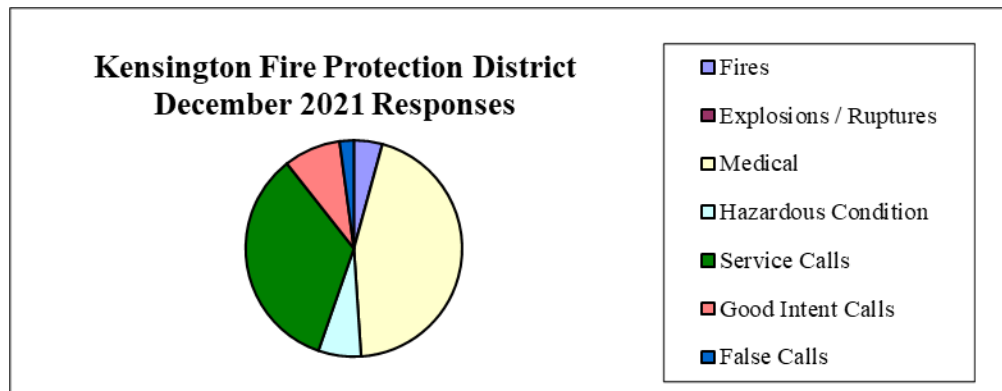

The significant increase in the number calls both within and outside of the community was due mostly to a significant increase in medical emergencies. However, there were two structure fires within the community. On December 11th there was roof fire on Anson Way that was caused by embers from a chimney with no screen landing on a dry shake roof and on December 13th, there was another in the 200 block of Yale which caused major damage to the house. More information on both events is in the Chief’s Report.

The chart below is broken down into the seven incident response types tracked by the State and National fire incident reporting systems. The following is the number of responses for each type and the percentage of the total calls for each type for all the responses in the community of Kensington.

<u>Call Type</u>		<u>Incident Count</u>	<u>Percentages</u>
1: Fires	<i>(Structure, Trash, Vehicles, Vegetation Fires)</i>	2	4.26%
2: Explosions / Ruptures	<i>(Over Pressure/Ruptures, Explosions, Bombs)</i>	0	0.00%
3: Medical	<i>(EMS, Vehicle Accidents, Extrication Rescue)</i>	21	44.68%
4: Hazardous Condition	<i>(Chemical Spills, Leaks, Down Power Lines)</i>	3	6.38%
5: Service Calls	<i>(Distress, Water/Smoke/Odor Problems, Public Assists)</i>	16	34.04%
6: Good Intent Calls	<i>(Cancelled Enroute, Wrong Location)ss</i>	4	8.51%
7: False Calls	<i>(Wrong Company/Unit Dispatched)</i>	1	2.13%
Totals		47	100.00%