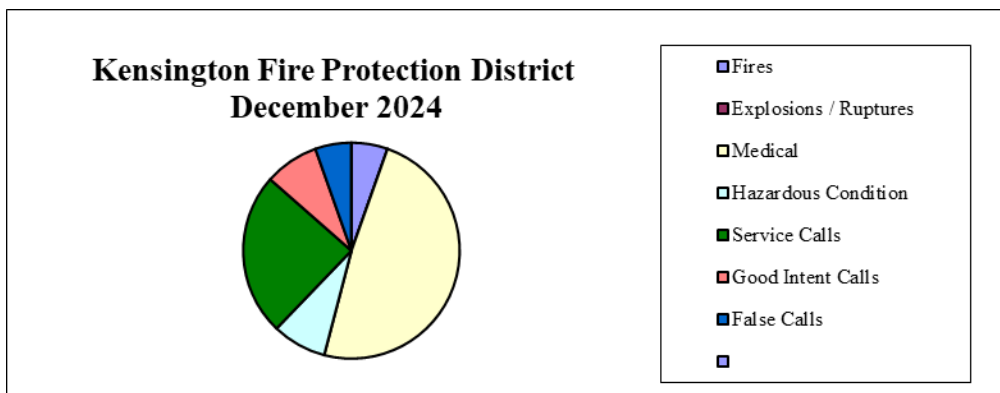

Thirty-seven incidents occurred in the Kensington community in December, a decrease of two incidents from the previous month. Please see the attached “Incident Log” for the dates and times, locations, and types of incidents the Fire Department responded to this past month. During this same time, Engine 55 responded to Sixty-seven calls for service, no change from the previous month. Overall, the El Cerrito-Kensington Fire Department has responded to 3,764 calls for service for the year.

The chart below shows the seven incident response types tracked by the State and National fire incident reporting systems. It also includes the number of responses for each type, the percentage of the total calls for each type, and all the responses in the Kensington community.

<u>Call Type</u>		<u>Incident Count</u>	<u>Percentages</u>
1: Fires	<i>(Structure, Trash, Vehicles, Vegetation Fires)</i>	2	5.41%
2: Explosions / Ruptures	<i>(Over Pressure/Ruptures, Explosions, Bombs)</i>	0	0.00%
3: Medical	<i>(EMS, Vehicle Accidents, Extrication Rescue)</i>	18	48.65%
4: Hazardous Condition	<i>(Chemical Spills, Leaks, Down Power Lines)</i>	3	8.11%
5: Service Calls	<i>(Distress, Water/Smoke/Odor Problems, Public Assists)</i>	9	24.32%
6: Good Intent Calls	<i>(Distress, Water/Smoke/Odor Problems, Public Assists)</i>	3	8.11%
7: False Calls	<i>(Wrong Company/Unit Dispatched)</i>	2	5.41%
8: Weather	<i>(flooding, wind, lightning)</i>	0	0.00%
Totals		37	100.00%