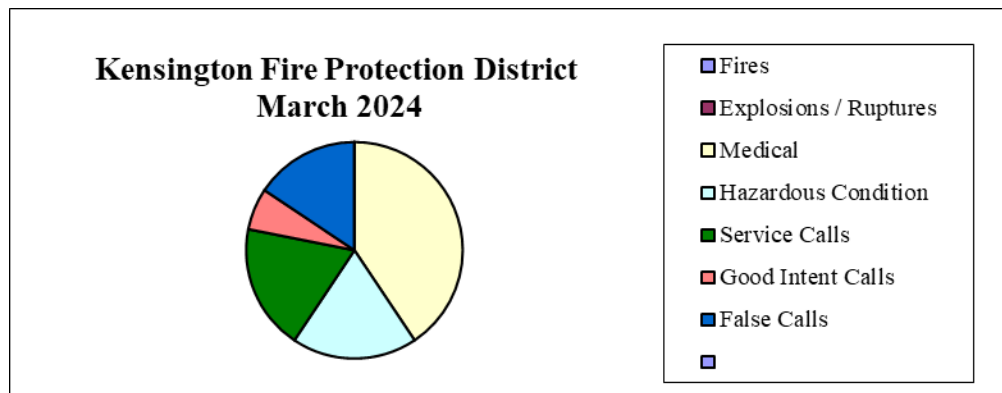

Thirty-two incidents occurred in the Kensington community in March, a decrease of three incidents from the previous month. Please see the attached "Incident Log" for the dates and times, locations, and types of incidents the Fire Department responded to this past month. During this same time, Station 55 (OES413) responded to fifty-five calls for service, an increase of five incidents from the previous month. Overall, the El Cerrito-Kensington Fire Department has responded to 915 calls for service for the year.

The chart below shows the seven incident response types tracked by the State and National fire incident reporting systems. It also includes the number of responses for each type, the percentage of the total calls for each type, and all the responses in the Kensington community.

<u>Call Type</u>		<u>Incident Count</u>	<u>Percentages</u>
1: Fires	<i>(Structure, Trash, Vehicles, Vegetation Fires)</i>	0	0.00%
2: Explosions / Ruptures	<i>(Over Pressure/Ruptures, Explosions, Bombs)</i>	0	0.00%
3: Medical	<i>(EMS, Vehicle Accidents, Extrication Rescue)</i>	13	40.63%
4: Hazardous Condition	<i>(Chemical Spills, Leaks, Down Power Lines)</i>	6	18.75%
5: Service Calls	<i>(Distress, Water/Smoke/Odor Problems, Public Assists)</i>	6	18.75%
6: Good Intent Calls	<i>(Distress, Water/Smoke/Odor Problems, Public Assists)</i>	2	6.25%
7: False Calls	<i>(Wrong Company/Unit Dispatched)</i>	5	15.63%
8: Weather	<i>(flooding, wind, lightning)</i>	0	0.00%
Totals		32	100.00%