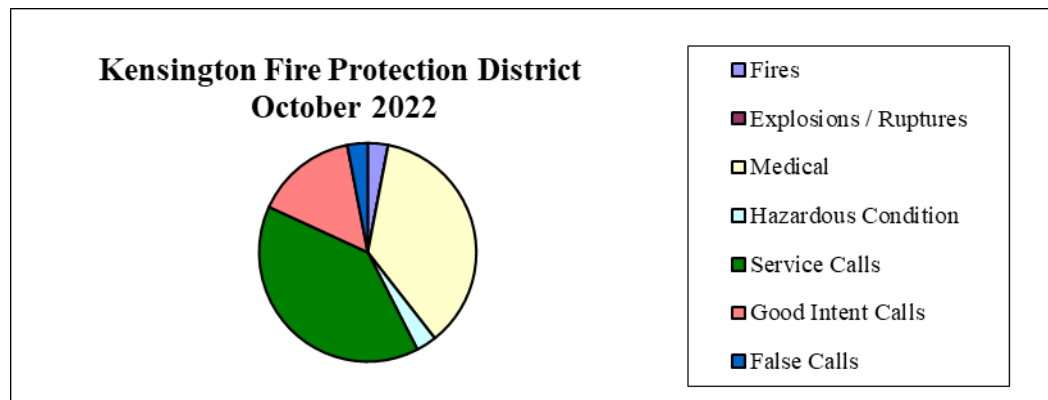

There were 33 incidents that occurred during the month of October in the community of Kensington. This is an increase of 12 incidents over the previous month. Please see the attached “Incident Log” for the dates and times, locations, and types of incidents the Fire Department responded to this past month. During this same time, Engine 165 responded to a total of 55 calls for service, which is a decrease of two incidents from the previous month. Overall, the El Cerrito-Kensington Fire Department has responded to 3,416 calls for service so far this year.

The chart below is a breakdown of the seven incident response types tracked by the State and National fire incident reporting systems. The following is the number of responses for each type and the percentage of the total calls for each type, and all the responses in the community of Kensington.

<u>Call Type</u>	<u>Call Type</u>	<u>Call Type</u>	<u>Call Type</u>
1: Fires	<i>(Structure, Trash, Vehicles, Vegetation Fires)</i>	1	3.03%
2: Explosions / Ruptures	<i>(Over Pressure/Ruptures, Explosions, Bombs)</i>	0	0.00%
3: Medical	<i>(EMS, Vehicle Accidents, Extrication Rescue)</i>	12	36.36%
4: Hazardous Condition	<i>(Chemical Spills, Leaks, Down Power Lines)</i>	1	3.03%
5: Service Calls	<i>(Distress, Water/Smoke/Odor Problems, Public Assists)</i>	13	39.39%
6: Good Intent Calls	<i>(Cancelled En Route, Wrong Location)</i>	5	15.15%
7: False Calls	<i>(Wrong Company/Unit Dispatched)</i>	1	3.03%
Totals		33	100.00%