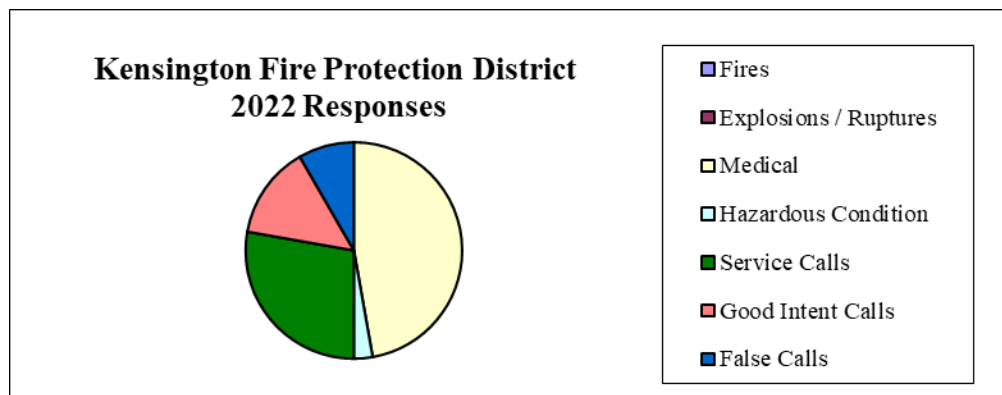

As noted above there was only a small change in the number of incidents from January and the response numbers remain in line with the station’s normal call volume. Additionally, there were no significant fires or incidents with loss of property.

The chart below is broken down into the seven incident response types tracked by the State and National fire incident reporting systems. The following is the number of responses for each type and the percentage of the total calls for each type for all the responses in the community of Kensington

<u>Call Type</u>		<u>Incident Count</u>	<u>Percentages</u>
1: Fires	<i>(Structure, Trash, Vehicles, Vegetation Fires)</i>	0	0.00%
2: Explosions / Ruptures	<i>(Over Pressure/Ruptures, Explosions, Bombs)</i>	0	0.00%
3: Medical	<i>(EMS, Vehicle Accidents, Extrication Rescue)</i>	17	47.22%
4: Hazardous Condition	<i>(Chemical Spills, Leaks, Down Power Lines)</i>	1	2.78%
5: Service Calls	<i>(Distress, Water/Smoke/Odor Problems, Public Assists)</i>	10	27.78%
6: Good Intent Calls	<i>(Cancelled En Route, Wrong Location)</i>	5	13.89%
7: False Calls	<i>(Wrong Company/Unit Dispatched)</i>	3	8.33%
Totals		36	100.00%