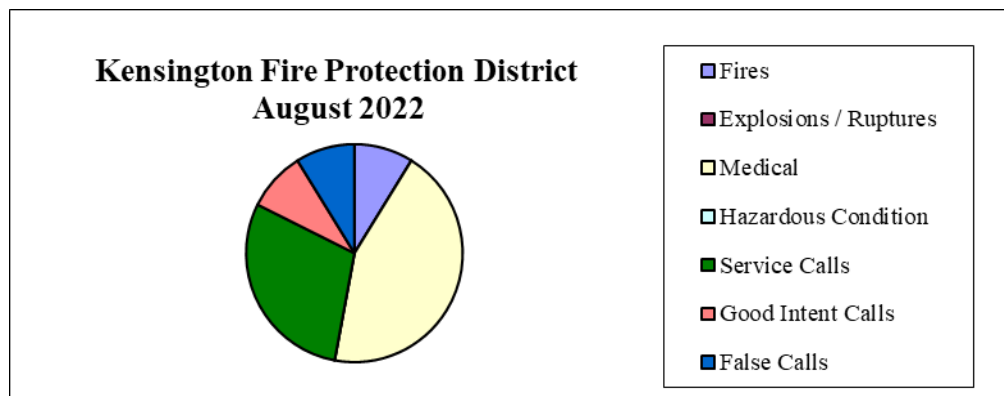

There were 21 incidents that occurred during the month of September in the community of Kensington. This is a decrease of 13 incidents over the previous month. Please see the attached "Incident Log" for the dates and times, locations, and incident types the Fire Department responded to this past month. During this same time, Engine 165 responded to a total of 57 calls for service, which is an increase of one incident from the previous month. Overall, the El Cerrito-Kensington Fire Department has responded to 3,114 calls for service so far this year.

The chart below is a breakdown of the seven incident response types tracked by the State and National fire incident reporting systems. The following is the number of responses for each type and the percentage of the total calls for each type, and all the responses in the community of Kensington.

<u>Call Type</u>		<u>Incident Count</u>	<u>Percentages</u>
1: Fires	<i>(Structure, Trash, Vehicles, Vegetation Fires)</i>	3	8.82%
2: Explosions / Ruptures	<i>(Over Pressure/Ruptures, Explosions, Bombs)</i>	0	0.00%
3: Medical	<i>(EMS, Vehicle Accidents, Extrication Rescue)</i>	15	44.12%
4: Hazardous Condition	<i>(Chemical Spills, Leaks, Down Power Lines)</i>	0	0.00%
5: Service Calls	<i>(Distress, Water/Smoke/Odor Problems, Public Assists)</i>	10	29.41%
6: Good Intent Calls	<i>(Cancelled En Route, Wrong Location)</i>	3	8.82%
7: False Calls	<i>(Wrong Company/Unit Dispatched)</i>	3	8.82%
Totals		34	100.00%