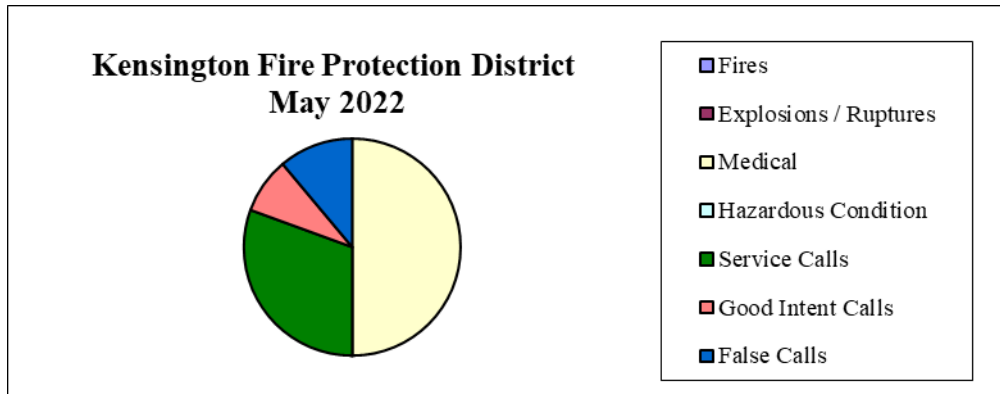

There were 36 incidents that occurred during the month of May in the community of Kensington. This is an increase of 12 incidents over the previous month. Please see the attached “Incident Log” for the dates and times, locations, and incident type for these calls that the Fire Department responded to this past month. During this same time, Engine 165 responded to a total of 65 calls which is an increase of 8 incidents over the previous month. Overall, the El Cerrito-Kensington Fire Department has responded to 1,588 calls for service so far this year.

The chart below is broken down into the seven incident response types tracked by the State and National fire incident reporting systems. The following is the number of responses for each type and the percentage of the total calls for each type for all the responses in the community of Kensington

<u>Call Type</u>		<u>Incident Count</u>	<u>Percentages</u>
1: Fires	<i>(Structure, Trash, Vehicles, Vegetation Fires)</i>	0	0.00%
2: Explosions / Ruptures	<i>(Over Pressure/Ruptures, Explosions, Bombs)</i>	0	0.00%
3: Medical	<i>(EMS, Vehicle Accidents, Extrication Rescue)</i>	18	50.00%
4: Hazardous Condition	<i>(Chemical Spills, Leaks, Down Power Lines)</i>	0	0.00%
5: Service Calls	<i>(Distress, Water/Smoke/Odor Problems, Public Assists)</i>	11	30.56%
6: Good Intent Calls	<i>(Cancelled Enroute, Wrong Location)</i>	2	8.33%
7: False Calls	<i>(Wrong Company/Unit Dispatched)</i>	4	11.11%
Totals		36	100.00%