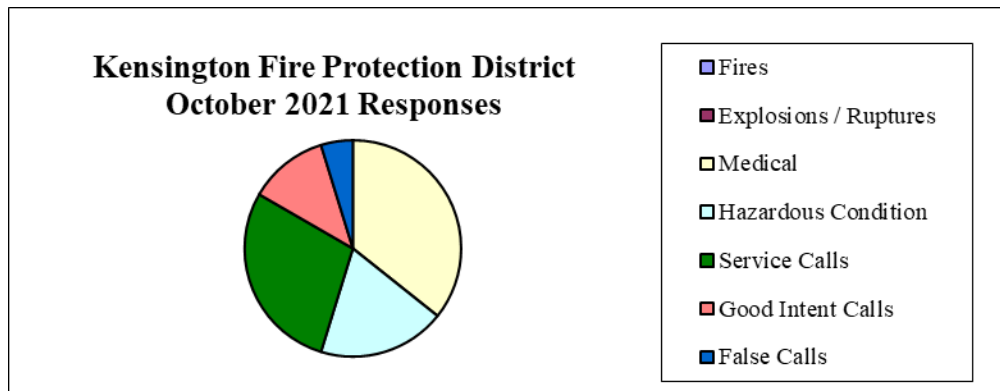

The significant increase in the number of incidents this month was due primarily to the much needed rainfall. During the two main storms, the Fire Department responded to several pole fires and flooding issues throughout the community. One significant flooding issue was on October 24th when due to the heavy rainfall, the drainage and culverts on Amherst Avenue overflowed and flooded the ACE Hardware Store. Fire crews requested County Public Works for assistance and proceeded to unclog the storm drains around the store.

The chart below is broken down into the seven incident response types tracked by the State and National fire incident reporting systems. The following is the number of responses for each type and the percentage of the total calls for each type for all the responses in the community of Kensington.

<u>Call Type</u>		<u>Incident Count</u>	<u>Percentages</u>
1: Fires	<i>(Structure, Trash, Vehicles, Vegetation Fires)</i>	0	0.00%
2: Explosions / Ruptures	<i>(Over Pressure/Ruptures, Explosions, Bombs)</i>	0	0.00%
3: Medical	<i>(EMS, Vehicle Accidents, Extrication Rescue)</i>	15	35.71%
4: Hazardous Condition	<i>(Chemical Spills, Leaks, Down Power Lines)</i>	8	19.05%
5: Service Calls	<i>(Distress, Water/Smoke/Odor Problems, Public Assists)</i>	13	28.57%
6: Good Intent Calls	<i>(Cancelled En Route, Wrong Location)</i>	5	11.90%
7: False Calls	<i>(Wrong Company/Unit Dispatched)</i>	2	4.76%
Totals		43	100.00%