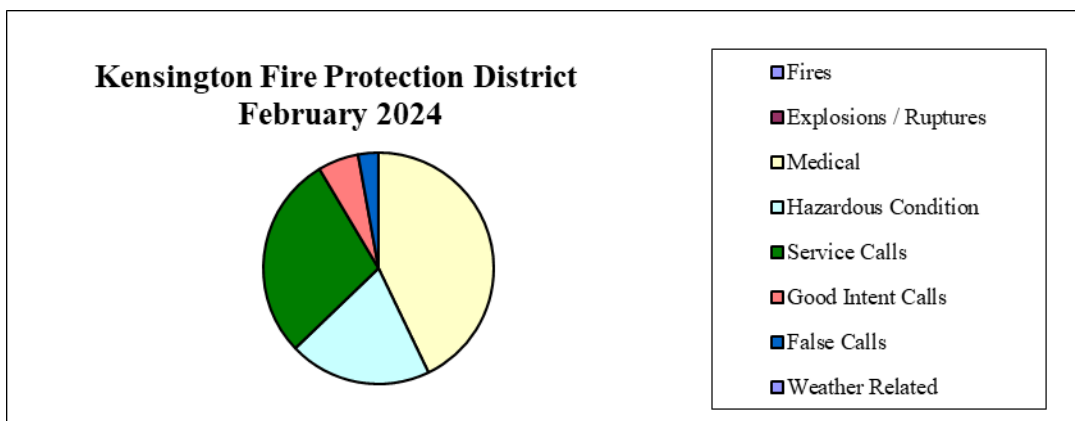

EL CERRITO-KENSINGTON FIRE DEPARTMENT

10900 San Pablo Avenue ■ El Cerrito ■ CA ■ 94530

(510) 215-4450 ■ FAX (510) 232-4917

www.el-cerrito.org

DATE: March 7, 2024

TO: Kensington Fire Protection District Board Members

FROM: Jose Castrejon: Battalion Chief

RE: **Incident Activity Reports for February 2024**

Thirty-five incidents occurred in the Kensington community in February. There was no change from the previous month. Please see the attached "Incident Log" for the dates and times, locations, and types of incidents the Fire Department responded to this past month. During this same time, Engine 155 responded to a total of fifty calls for service, an increase of nineteen incidents from the previous month. Overall, the El Cerrito-Kensington Fire Department has responded to 419 calls for service for the year.

The chart below shows the seven incident response types tracked by the State and National fire incident reporting systems. It also includes the number of responses for each type, the percentage of the total calls for each type, and all the responses in the Kensington community.

1. 1:
   - 2:
   - 3:
   - 4:
   - 5:
   - 6:
   - 7:
   - 8
2. ---