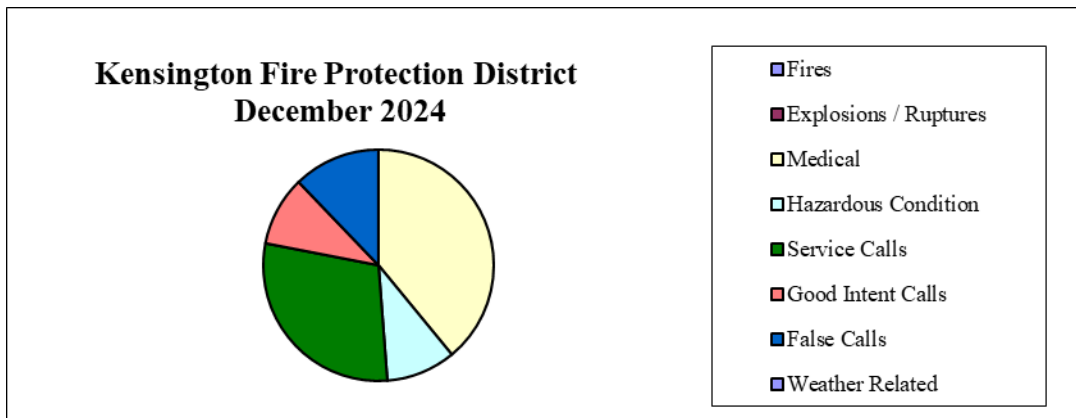

EL CERRITO-KENSINGTON FIRE DEPARTMENT

10900 San Pablo Avenue ■ El Cerrito ■ CA ■ 94530

(510) 215-4450 ■ FAX (510) 232-4917

www.el-cerrito.org

DATE: January 8, 2024

TO: Kensington Fire Protection District Board Members

FROM: Jose Castrejon: Battalion Chief

RE: **Incident Activity Reports for December 2023**

Forty-one incidents occurred during December in the community of Kensington. This is an increase of ten incidents from the previous month. Please see the attached “Incident Log” for the dates and times, locations, and types of incidents the Fire Department responded to this past month. During this same time, Engine 155 responded to a total of seventy-seven calls for service, an increase of nineteen incidents from the previous month. Overall, the El Cerrito-Kensington Fire Department has responded to 3,892 calls for service for the year.

The chart below shows the seven incident response types tracked by the State and National fire incident reporting systems. The following is the number of responses for each type, the percentage of the total calls for each type, and all the responses in the community of Kensington.

1. 1:
   - 2:
   - 3:
   - 4:
   - 5:
   - 6:
   - 7:
   - 8
2. ---